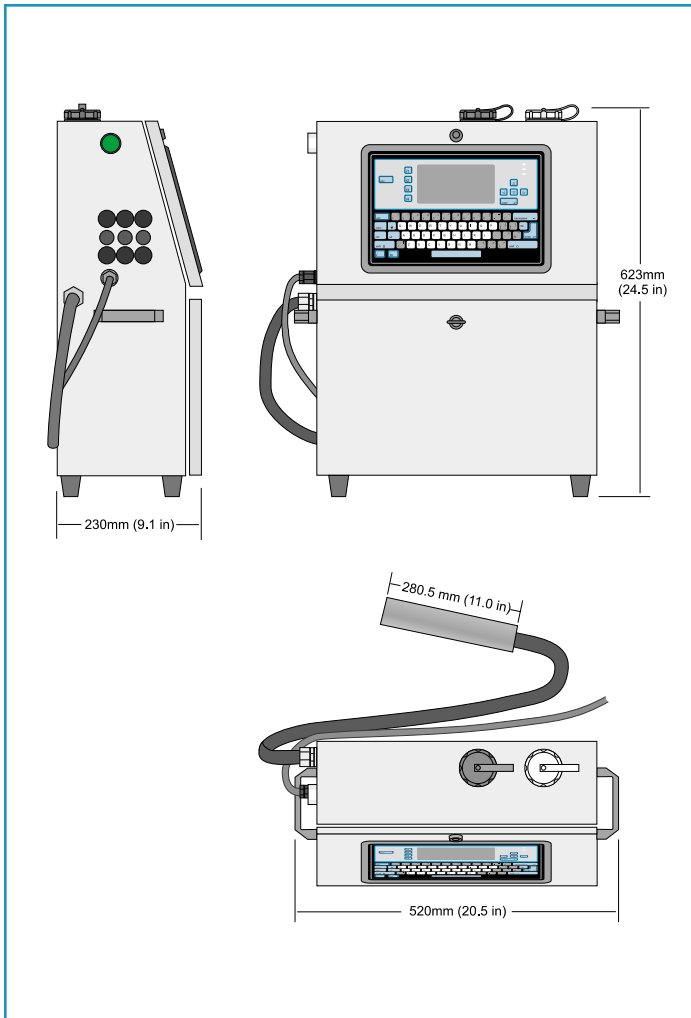

Videojet 43s Small Character Ink Jet Printer

We Build Confidence... In Small Character Ink Jet Printing

The Videojet® 43s printer is an industrial ink jet printer for users seeking an affordable printer that requires minimal attention by operators and maintenance staff. The stainless steel cabinet, self-cleaning printhead and simple interface let you focus on your products—confident that your Videojet 43s is providing high quality printing.

- Rugged stainless steel cabinet rated to IP53
- Automatic printhead cleaning at start up and shut down
- Internal pump eliminates need for factory air
- Easy to use interface allows simple message creation and editing
- Prints up to 3 lines of text, bar codes and logos at speeds up to 800 fpm (4 m/sec)

Dimensions

Specifications

Standard Features:

- Automatic printhead flushing during start up and shut down
- 304 grade stainless steel cabinet rated to IP53
- Up to 3 lines of code
- WYSIWYG message creation and editing
- Maintenance due indicator
- Local language message editing and display
- QWERTY keypad
- Bar code printing (UPC A, Code128, Code 39, EAN 128, EAN 8 & 13, Interleaved 2 of 5)
- Logo and graphics creation
- Password protection system
- Current and expiration time, date coding and shift coding
- Serializer
- Continuous print capability
- Multi-national character printing
- Optimum throw distance 0.36-inch (9 mm)
- 9.84-foot (3 m) printhead umbilical
- 25 message memory

Print Characteristics:

- Up to 1600 characters/sec./line
- Print heights of 0.08 to 0.4 inches (2 to 10 mm)
- 5 x 5, 5 x 7, 6 x 9, 11 x 16 and 17 x 24 fonts supported

Electrical Requirements:

- 110/230 VAC, 50/60 Hz
- 200VA