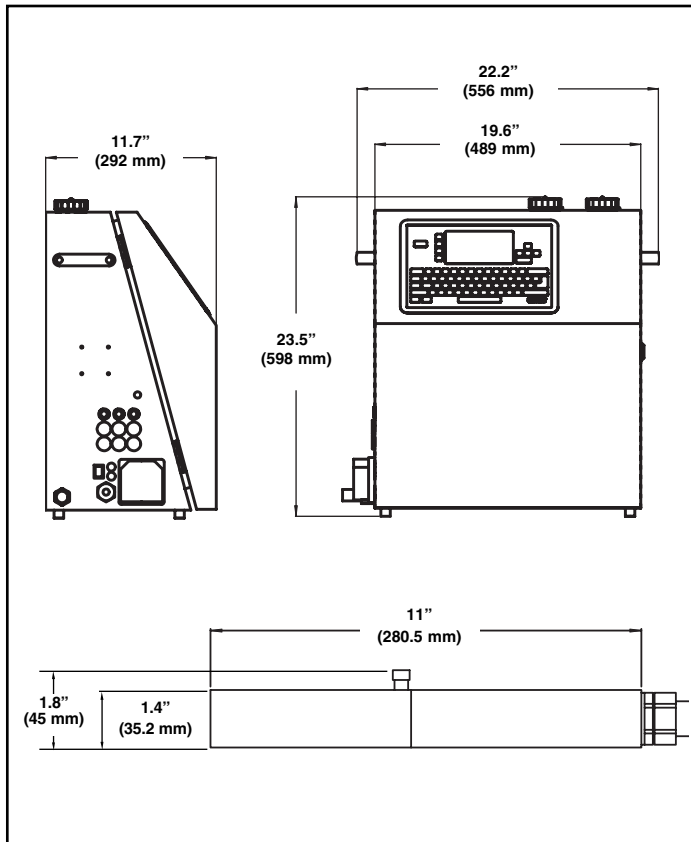

Dimensions

Specifications

Standard Features

- Up to 4 lines of code
- Automatic printhead flushing during start up and shut down
- Local language message editing and display
- Low solvent consumption
- IP54 stainless steel enclosure
- Shift coding
- Maintenance due indicator
- Simple WYSIWYG message creation
- Logo and graphics creation
- Password protection system
- Serializer
- Continuous print capability
- Current and expiration time and date coding
- 9.8-foot (3 m) printhead umbilical
- Bar code printing
- QWERTY keypad
- Simple push button operation
- Multi-message storage
- Multi-national character printing

Print Speed

Up to 2133 characters/sec./line

Fonts

5 x 5, 7 x 5, 9 x 6, 12 x 8, 16 x 11, 19 x 14, 24 x 17

Print Height

- 0.08 to 0.4 inches (2 to 10 mm)
- Optimum throw distance 0.36 inches (9 mm)

Electrical Requirements

- 110/230 VAC, 50/60 Hz
- 200VA

Environment

- Temperature range 41°F - 113°F (5°C - 45°C)
- Humidity up to 90% non-condensing

Inks

A range of inks, including low environmental impact and substrate-specific, for a variety of applications and industries

Data Input

- Shaft encoder
- Product detector NPN/PNP
- RS232C serial port

Options

- Stainless steel base
- IP66 cabinet
- Printhead positive kit
- 90 degree printhead
- Alarm outputs
- Visual status indicators
- 19.7-foot (6 m) printhead umbilical
- Remote print message selection
- ECC 200 data matrix 2D bar code
- LAN port / RS485 / 20mA Loop
- Air dryer kit

Videojet TotalSource® Service

The **TotalSource** program is the finest and most complete technical support system in the business. These services include everything from expert applications assistance, operator training and a full spectrum of maintenance services. The **TotalSource** program ensures total customer satisfaction. **Support when you need it**

This information is provided by
JETEC Corporation
2817 McGaw • Irvine • CA 92614 • Phone: 949-477-6161 • Fax: 714-755-5950 • Web: www.jetec.com
Shop Online, Click Here

Part No. SL000387
46s-0104-US
Printed in U.S.A.